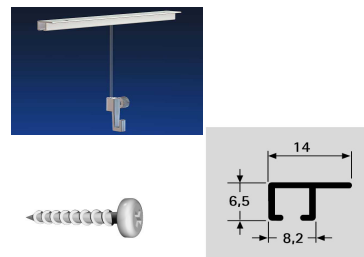

CLICK RAIL

Art. nr.	Description	RRP	Unit
9.4303	Click Rail white 200cms p/pc incl. standard fixings	\$33.78	ea
9.4304	Click Rail white 300cms p/pc incl. standard fixings	\$50.66	ea
9.4341	Click Rail alu brushed 200cms p/pc incl. standard fixings	\$33.78	ea
9.4343	Click Rail alu brushed 300cms p/pc incl. standard fixings	\$50.66	ea
9.4348	Click Rail white primer/mat 200cms p/pc incl. standard fixings	\$33.78	ea
9.4349	Click Rail white primer/mat 300cms p/pc incl. standard fixings	\$50.66	ea
9.4106	Fastening clip	\$0.30	ea
9.4116	Fastening clip 3-rings	\$0.46	ea
9.4113	Click & Connect white	\$0.61	ea
9.4119	Click & Connect white 3-rings	\$0.69	ea
9.4105	End cap white	\$0.80	ea
9.4104	End cap grey	\$0.80	ea
9.4107	Corner connector white	\$1.38	ea
9.4108	Corner connector grey	\$1.38	ea
9.4919	Screw Click Rail flat-head 3.5x35mms	\$0.21	ea
9.4909	Plug 6mms	\$0.15	ea

See page 2 for pricing on the perlon cord and steel wire
See page 3 for pricing on the picture hooks

TOP RAIL

Art. nr.	Description	RRP	Unit
9.4309	Top Rail white 200cms p/pc incl. standard fixings	\$25.27	ea
9.4310	Top Rail white 300cms p/pc incl. standard fixings	\$37.91	ea
9.4378	Top Rail black ano 200cms p/pc incl. standard fixings	\$25.27	ea
9.4379	Top Rail black ano 300cms p/pc incl standard fixings	\$37.91	ea
9.4903	Screw Top Rail black round-head	\$0.21	ea
9.4912	Screw Top Rail white round-head	\$0.23	ea