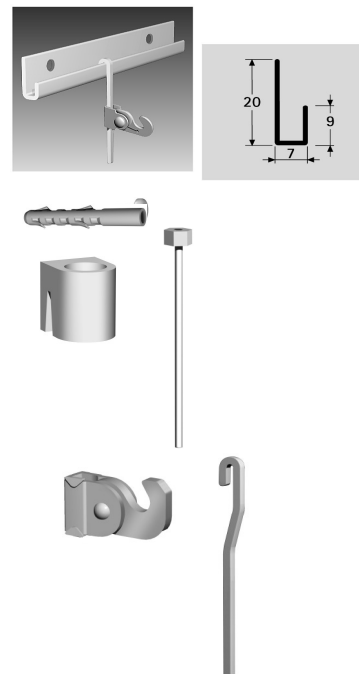

Art. nr.	Description	RRP	Unit
9.4238	Gallery-hook nickel-plated 18 mms	\$1.38	ea
9.4241	Gallery-hook brass 18 mms	\$1.38	ea
9.4246	Gallery-hook large nickel-plated 20 mms	\$2.18	ea
9.4248	Gallery-hook large brass 20 mms	\$2.18	ea
9.4413	Perlon+loop 2.0mms 150cms p/pc	\$3.45	ea
9.4414	Perlon+loop 2.0mms 200cms p/pc	\$3.91	ea
9.4415	Perlon+loop 2.0mms 250cms p/pc	\$4.37	ea
9.4416	Perlon+loop 2.0mms 300cms p/pc	\$4.60	ea

See page 3 for pricing on picture hooks

SUSPENSION PARTS for partition walls (exhibitions)

Art. nr.	Description	RRP	Unit
9.4506	Wall-hook white 31mms Wall hook is suitable for perlon + slider	\$2.41	ea
9.4542	Wall-hook Flex 31-55mms RVS Wall hook flex is suitable for perlon + loop	\$4.48	ea

CLASSIC RAIL

Art. nr.	Description	RRP	Unit
9.4307	Classic Rail white 200cms p/pc	\$27.80	ea
9.4308	Classic Rail white 300cms p/pc	\$41.70	ea
9.4901	Screw Classic Rail white round-head	\$0.40	ea
9.4909	Plug 6mms	\$0.15	ea
9.4244	Cylinder-hook slider alu	\$3.56	ea
9.4237	Cylinder-hook slider white	\$3.56	ea
9.4425	Perlon+slider 2.0mms 150cms p/pc	\$3.79	ea
9.4426	Perlon+slider 2.0mms 200cms p/pc	\$4.14	ea
9.4427	Perlon+slider 2.0mms 250cms p/pc	\$4.60	ea
9.4428	Perlon+slider 2.0mms 300cms p/pc	\$4.83	ea
9.4153	Rod 3mms steel UT 200cms	\$9.77	ea
9.4170	Sliding spring RVS 3mms 20 Kgs	\$2.30	ea

See page 3 for pricing on picture hooks

CLASSIC + RAIL

Art. nr.	Description	RRP	Unit
9.4318	Classic+ Rail white 200cms p/pc	\$39.06	ea
9.4901	Screw Classic Rail white round-head	\$0.40	ea
9.4909	Plug 6mms	\$0.15	ea
9.4233	Cylinder-hook heavy white	\$4.37	ea
9.4425	Perlon+slider 2.0mms 150cms p/pc	\$3.79	ea
9.4426	Perlon+slider 2.0mms 200cms p/pc	\$4.14	ea
9.4427	Perlon+slider 2.0mms 250cms p/pc	\$4.60	ea
9.4428	Perlon+slider 2.0mms 300cms p/pc	\$4.83	ea
9.4224	Spring hook 4mms 20/40 Kgs	\$4.37	ea
9.4253	Clamping hook 4mms Alu 20/40 Kgs	\$6.43	ea
9.4251	Rod 4mms steel white S-bend 150cms	\$33.32	ea
9.4252	Rod 4mms steel white S-bend 200cms	\$56.87	ea