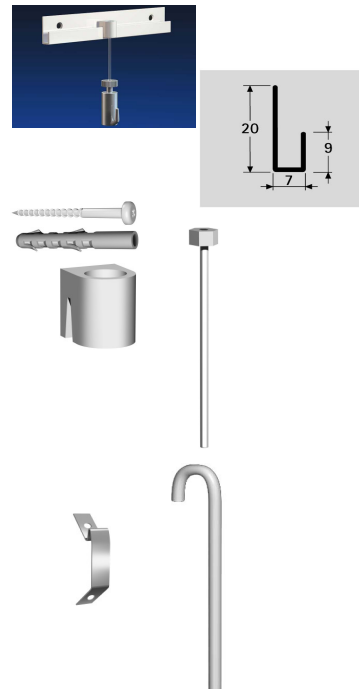

Art. nr.	Description	RRP	Unit
9.4238	Gallery-hook nickel-plated 18 mms	\$1.38	ea
9.4241	Gallery-hook brass 18 mms	\$1.38	ea
9.4246	Gallery-hook large nickel-plated 20 mms	\$2.18	ea
9.4248	Gallery-hook large brass 20 mms	\$2.18	ea
9.4413	Perlon+loop 2.0mms 150cms p/pc	\$3.45	ea
9.4414	Perlon+loop 2.0mms 200cms p/pc	\$3.91	ea
9.4415	Perlon+loop 2.0mms 250cms p/pc	\$4.37	ea
9.4416	Perlon+loop 2.0mms 300cms p/pc	\$4.60	ea

See page 3 for pricing on picture hooks

SUSPENSION PARTS for partition walls (exhibitions)

Art. nr.	Description	RRP	Unit
9.4506	Wall-hook white 31mms Wall hook is suitable for perlon + slider	\$2.41	ea
9.4542	Wall-hook Flex 31-55mms RVS Wall hook flex is suitable for perlon + loop	\$4.48	ea

CLASSIC RAIL

Art. nr.	Description	RRP	Unit
9.4307	Classic Rail white 200cms p/pc	\$27.80	ea
9.4308	Classic Rail white 300cms p/pc	\$41.70	ea
9.4901	Screw Classic Rail white round-head	\$0.40	ea
9.4909	Plug 6mms	\$0.15	ea
9.4244	Cylinder-hook slider alu	\$3.56	ea
9.4237	Cylinder-hook slider white	\$3.56	ea
9.4425	Perlon+slider 2.0mms 150cms p/pc	\$3.79	ea
9.4426	Perlon+slider 2.0mms 200cms p/pc	\$4.14	ea
9.4427	Perlon+slider 2.0mms 250cms p/pc	\$4.60	ea
9.4428	Perlon+slider 2.0mms 300cms p/pc	\$4.83	ea
9.4153	Rod 3mms steel UT 200cms	\$9.77	ea
9.4170	Sliding spring RVS 3mms 20 Kgs	\$2.30	ea

See page 3 for pricing on picture hooks

CLASSIC + RAIL

Art. nr.	Description	RRP	Unit
9.4318	Classic+ Rail white 200cms p/pc	\$39.06	ea
9.4901	Screw Classic Rail white round-head	\$0.40	ea
9.4909	Plug 6mms	\$0.15	ea
9.4233	Cylinder-hook heavy white	\$4.37	ea
9.4425	Perlon+slider 2.0mms 150cms p/pc	\$3.79	ea
9.4426	Perlon+slider 2.0mms 200cms p/pc	\$4.14	ea
9.4427	Perlon+slider 2.0mms 250cms p/pc	\$4.60	ea
9.4428	Perlon+slider 2.0mms 300cms p/pc	\$4.83	ea
9.4224	Spring hook 4mms 20/40 Kgs	\$4.37	ea
9.4253	Clamping hook 4mms Alu 20/40 Kgs	\$6.43	ea
9.4251	Rod 4mms steel white S-bend 150cms	\$33.32	ea
9.4252	Rod 4mms steel white S-bend 200cms	\$56.87	ea