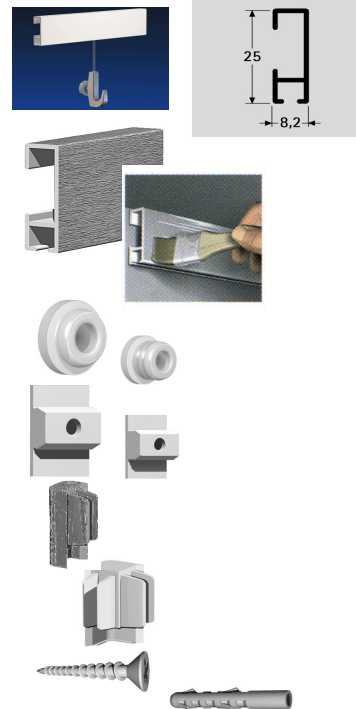

CLICK RAIL

Art. nr.	Description	RRP	Unit
9.4303	Click Rail white 200cms p/pc incl. standard fixings	\$33.78	ea
9.4304	Click Rail white 300cms p/pc incl. standard fixings	\$50.66	ea
9.4341	Click Rail alu brushed 200cms p/pc incl. standard fixings	\$33.78	ea
9.4343	Click Rail alu brushed 300cms p/pc incl. standard fixings	\$50.66	ea
9.4348	Click Rail white primer/mat 200cms p/pc incl. standard fixings	\$33.78	ea
9.4349	Click Rail white primer/mat 300cms p/pc incl. standard fixings	\$50.66	ea
9.4106	Fastening clip	\$0.30	ea
9.4116	Fastening clip 3-rings	\$0.46	ea
9.4113	Click & Connect white	\$0.61	ea
9.4119	Click & Connect white 3-rings	\$0.69	ea
9.4105	End cap white	\$0.80	ea
9.4104	End cap grey	\$0.80	ea
9.4107	Corner connector white	\$1.38	ea
9.4108	Corner connector grey	\$1.38	ea
9.4919	Screw Click Rail flat-head 3.5x35mms	\$0.21	ea
9.4909	Plug 6mms	\$0.15	ea

See page 2 for pricing on the perlon cord and steel wire
See page 3 for pricing on the picture hooks

TOP RAIL

Art. nr.	Description	RRP	Unit
9.4309	Top Rail white 200cms p/pc incl. standard fixings	\$25.27	ea
9.4310	Top Rail white 300cms p/pc incl. standard fixings	\$37.91	ea
9.4378	Top Rail black ano 200cms p/pc incl. standard fixings	\$25.27	ea
9.4379	Top Rail black ano 300cms p/pc incl standard fixings	\$37.91	ea
9.4903	Screw Top Rail black round-head	\$0.21	ea
9.4912	Screw Top Rail white round-head	\$0.23	ea